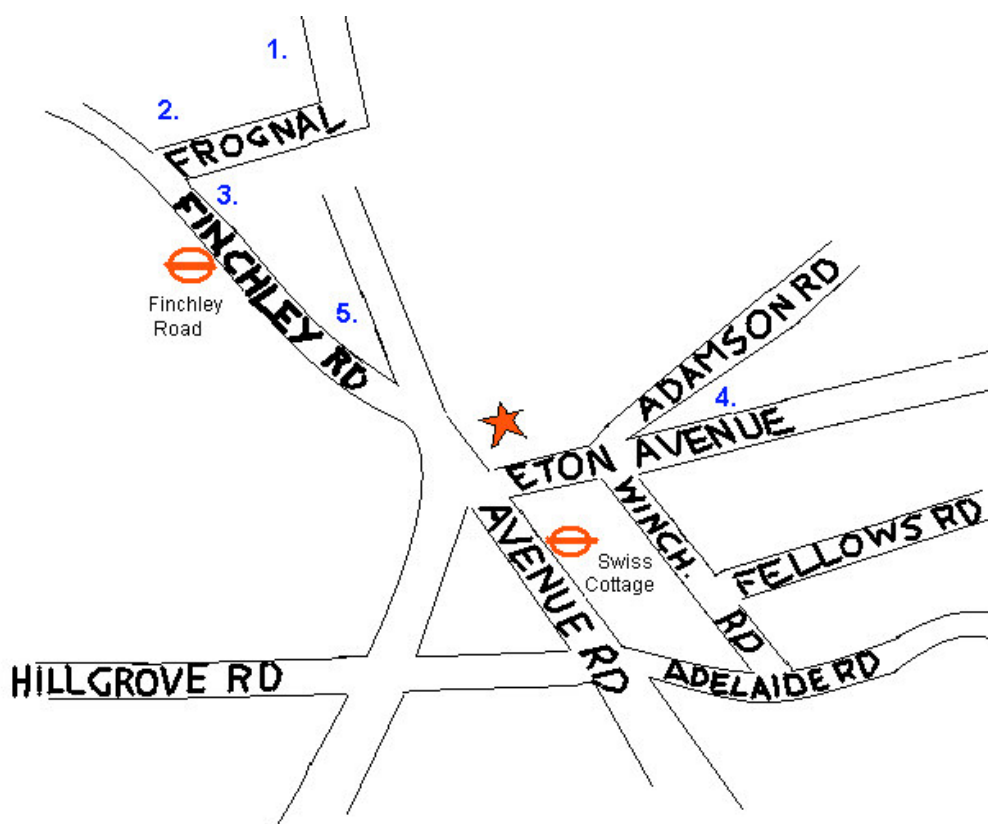

HOTELS AND HOSTELS CLOSE TO CENTRAL

1: Langorf Hotel ****

20 Frognal
London
NW3 6AG
T: 020 7794 4483
F: 020 7435 9055
W: www.langorfhotel.com/uk

2: Quality Hotel Hampstead ***

5 Frognal
London
NW3 6AL
T: 020 7794 0101
E: quality-h@lth-hotels.com
W: www.qualityhampstead.com